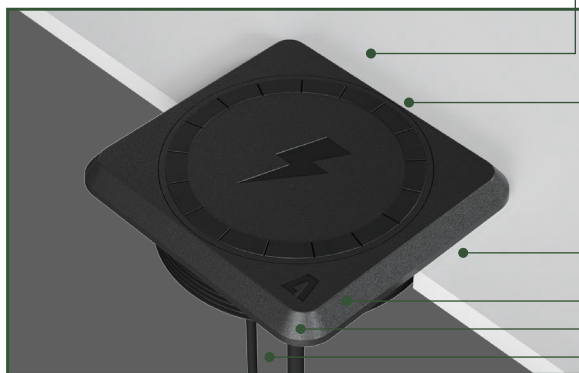

AquaAmp

800 SERIES

MINIMAL SURFACE MOUNT

UPGRADABLE MAGNETS

Optional upgrade for ultra-strong 4x strength magnets.

OPTIONAL STATUS LED

External charging status LED or digital switch integration.

Premium Marine Grade Wireless Phone Charger

CERTIFICATIONS

25W FAST CHARGING*

MAGNETIC ALIGNMENT

IPX7 WATERPROOF

RUGGED MATERIAL

12V DC INPUT

5 YEAR WARRANTY

• SURFACE MOUNTED

• MINIMAL FOOTPRINT

• 3M™ ADHESIVE

• OPTIONAL LOCK RING

• 12V POWER INPUT

• OUTPUT SIGNAL

BASED IN TAMPA, FL
PATENT PENDING

*BASED ON 825X MODEL

CONTACT FOR
OEM PRICING