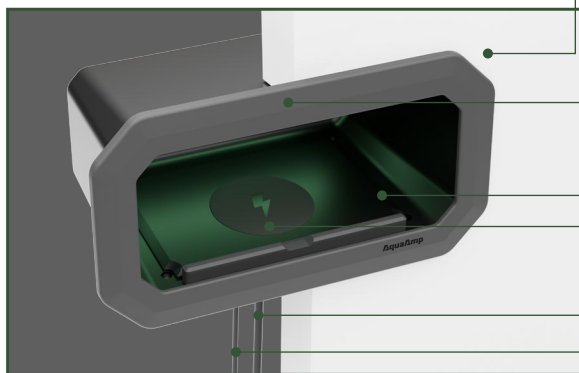

AquaAmp

700 SERIES

LED CHARGING CUBBY

UPGRADABLE MAGNETS

Optional upgrade for ultra-strong 4x strength magnets.

OPTIONAL STATUS LED

External charging status LED or digital switch integration.

Premium Marine Grade Wireless Phone Charger

CERTIFICATIONS

25W FAST CHARGING*

MAGNETIC ALIGNMENT

IPX7 WATERPROOF

RUGGED MATERIAL

12V DC INPUT

5 YEAR WARRANTY

• WALL MOUNTED

• LED STATUS GLOW

• MARINE MAT™ EVA FOAM

• SHADED TO PREVENT OVERHEATING

• 12V POWER INPUT

• OUTPUT SIGNAL

BASED IN TAMPA, FL
PATENT PENDING

*BASED ON 725X MODEL

CONTACT FOR
OEM PRICING