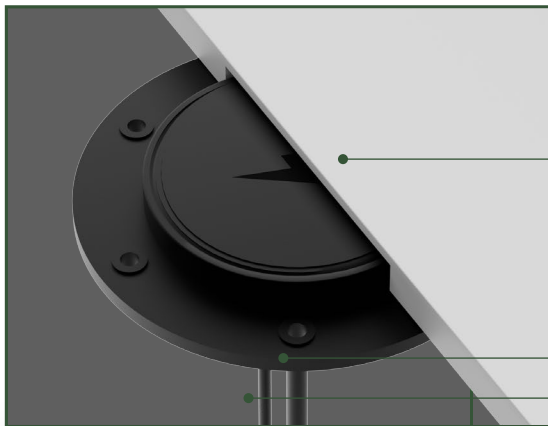

AquaAmp

400 SERIES

UNDER-MOUNTED CHARGER

UPGRADABLE MAGNETS

Optional upgrade for ultra-strong 4x strength magnets.

OPTIONAL STATUS LED

External charging status LED or digital switch integration.

Premium Marine Grade Wireless Phone Charger

CERTIFICATIONS

25W FAST CHARGING*

MAGNETIC ALIGNMENT

IPX7 WATERPROOF

RUGGED MATERIAL

12V DC INPUT

5 YEAR WARRANTY

SUBSURFACE INSTALLATION