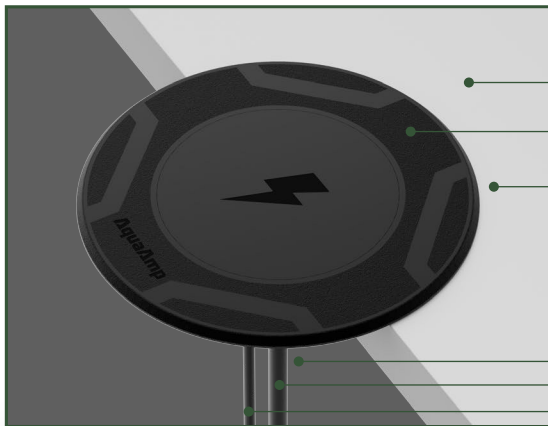

AquaAmp

100 SERIES

CIRCULAR CHARGING PAD

UPGRADABLE MAGNETS

Optional upgrade for ultra-strong 4x strength magnets.

OPTIONAL STATUS LED

External charging status LED or digital switch integration.

Premium Marine Grade Wireless Phone Charger

CERTIFICATIONS

25W FAST CHARGING*

MAGNETIC ALIGNMENT

IPX7 WATERPROOF

RUGGED MATERIAL

12V DC INPUT

5 YEAR WARRANTY

• SURFACE MOUNTED

• GRIPPY RUBBER TEXTURE

• 3M™ ADHESIVE

• OPTIONAL LOCK RING

• 12V POWER INPUT

• OUTPUT SIGNAL

BASED IN TAMPA, FL
PATENT PENDING

*BASED ON 125X MODEL

CONTACT FOR
OEM PRICING